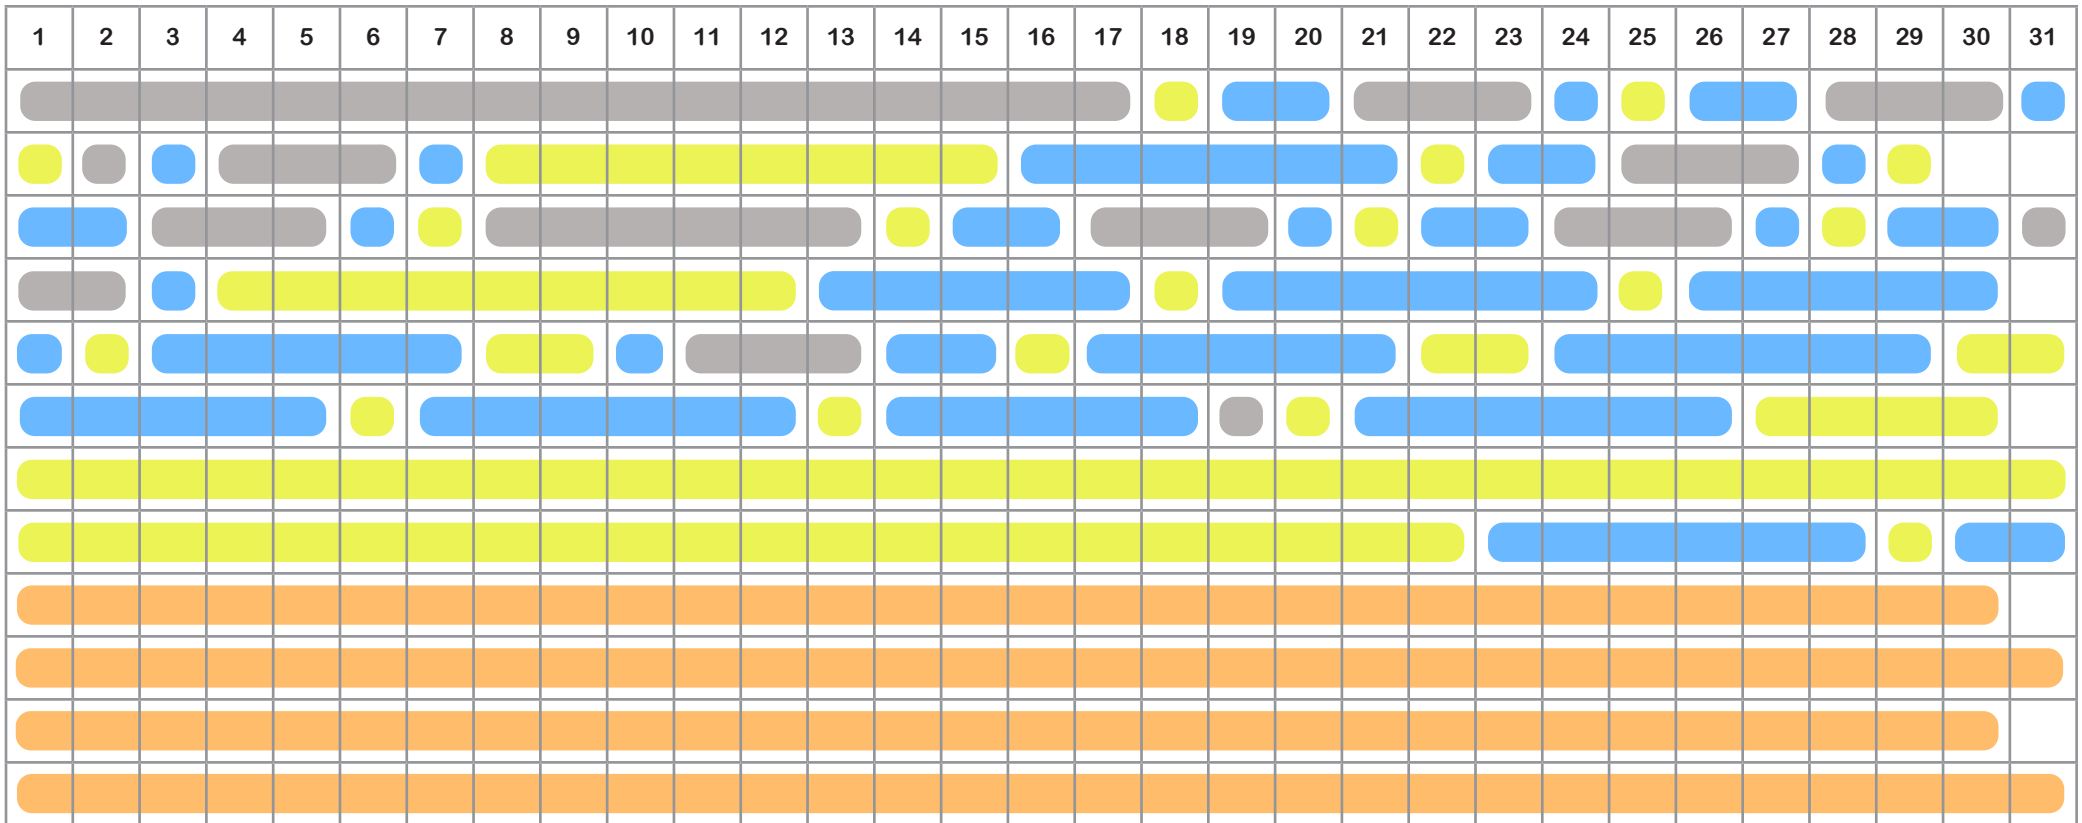

LEGO® House - OPENING HOURS 2020

- -
 -
 -
- 10.00 - 19.00** Experience Zones
 09.30 - 19.30 Lego® Square
- 10.00 - 17.00** Experience Zones
 09.30 - 18.00 Lego Square
- 10.00 - 16.00** Experience Zones
 09.30 - 17.30 Lego Square
- Opening hours are updated continuously**
- Closed**