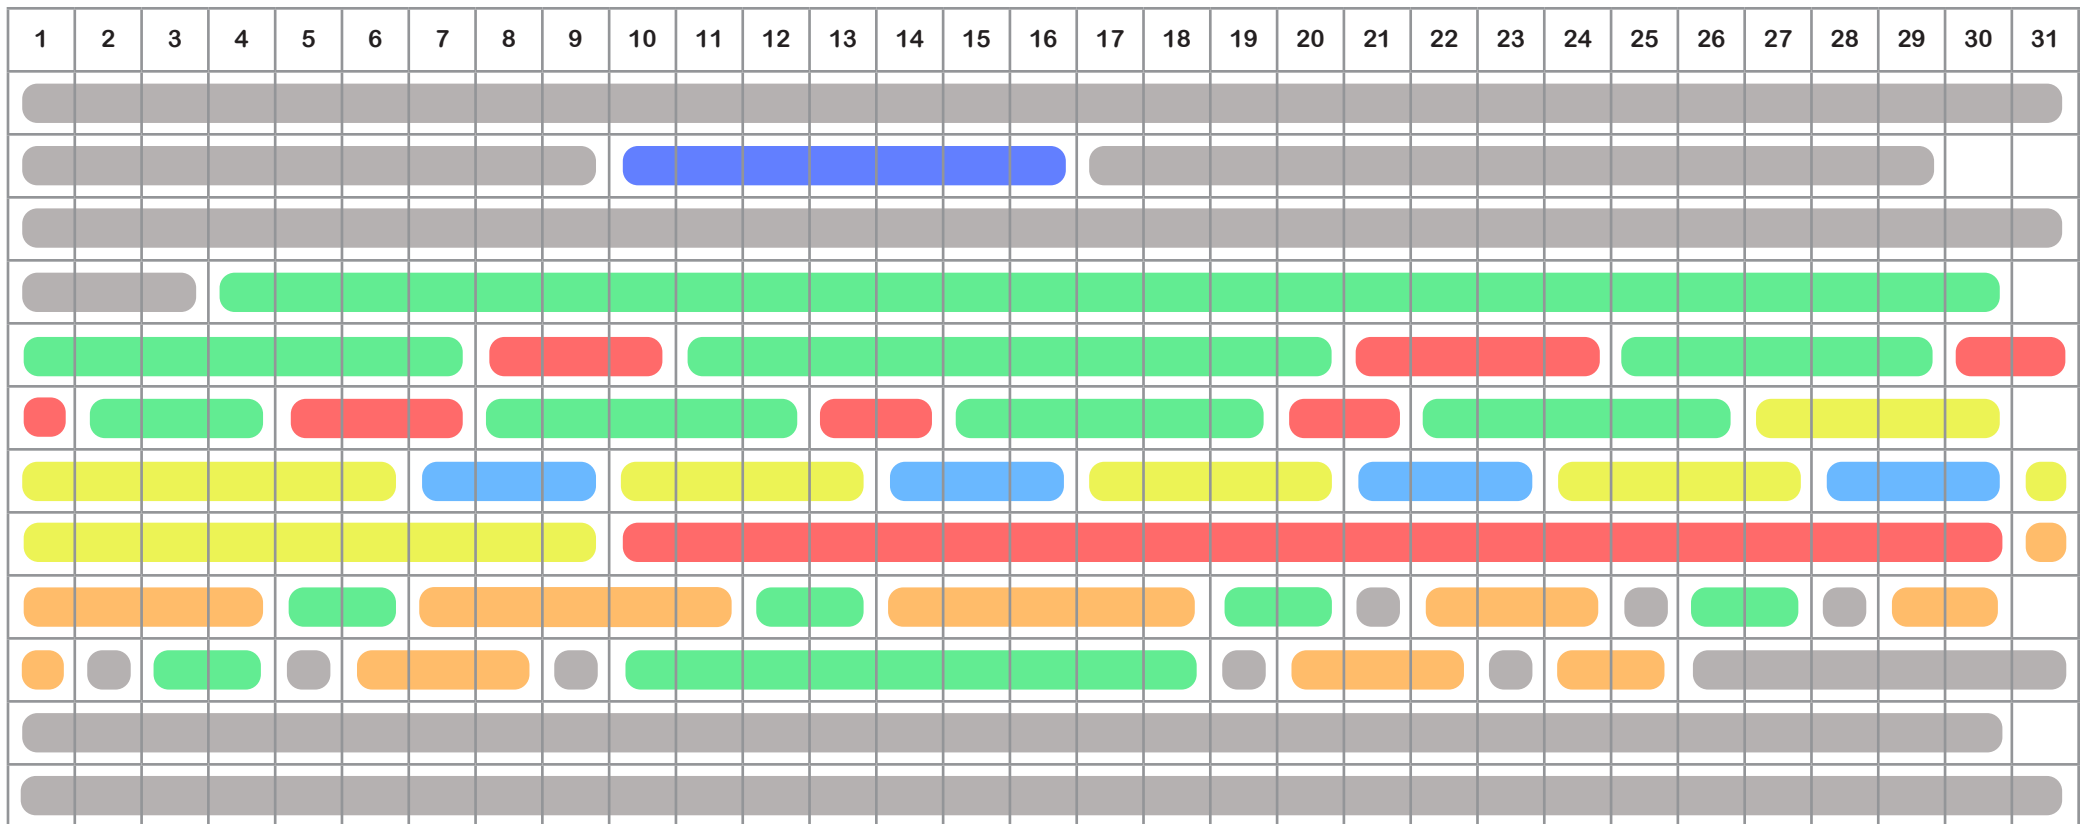

GIVSKUD ZOO - OPENING HOURS 2020

- 10.00 - 20.00
- 10.00 - 16.00
- 09.30 - 20.00
- 10.00 - 15.00
- 10.00 - 17.00
- Closed
- 10.00 - 18.00