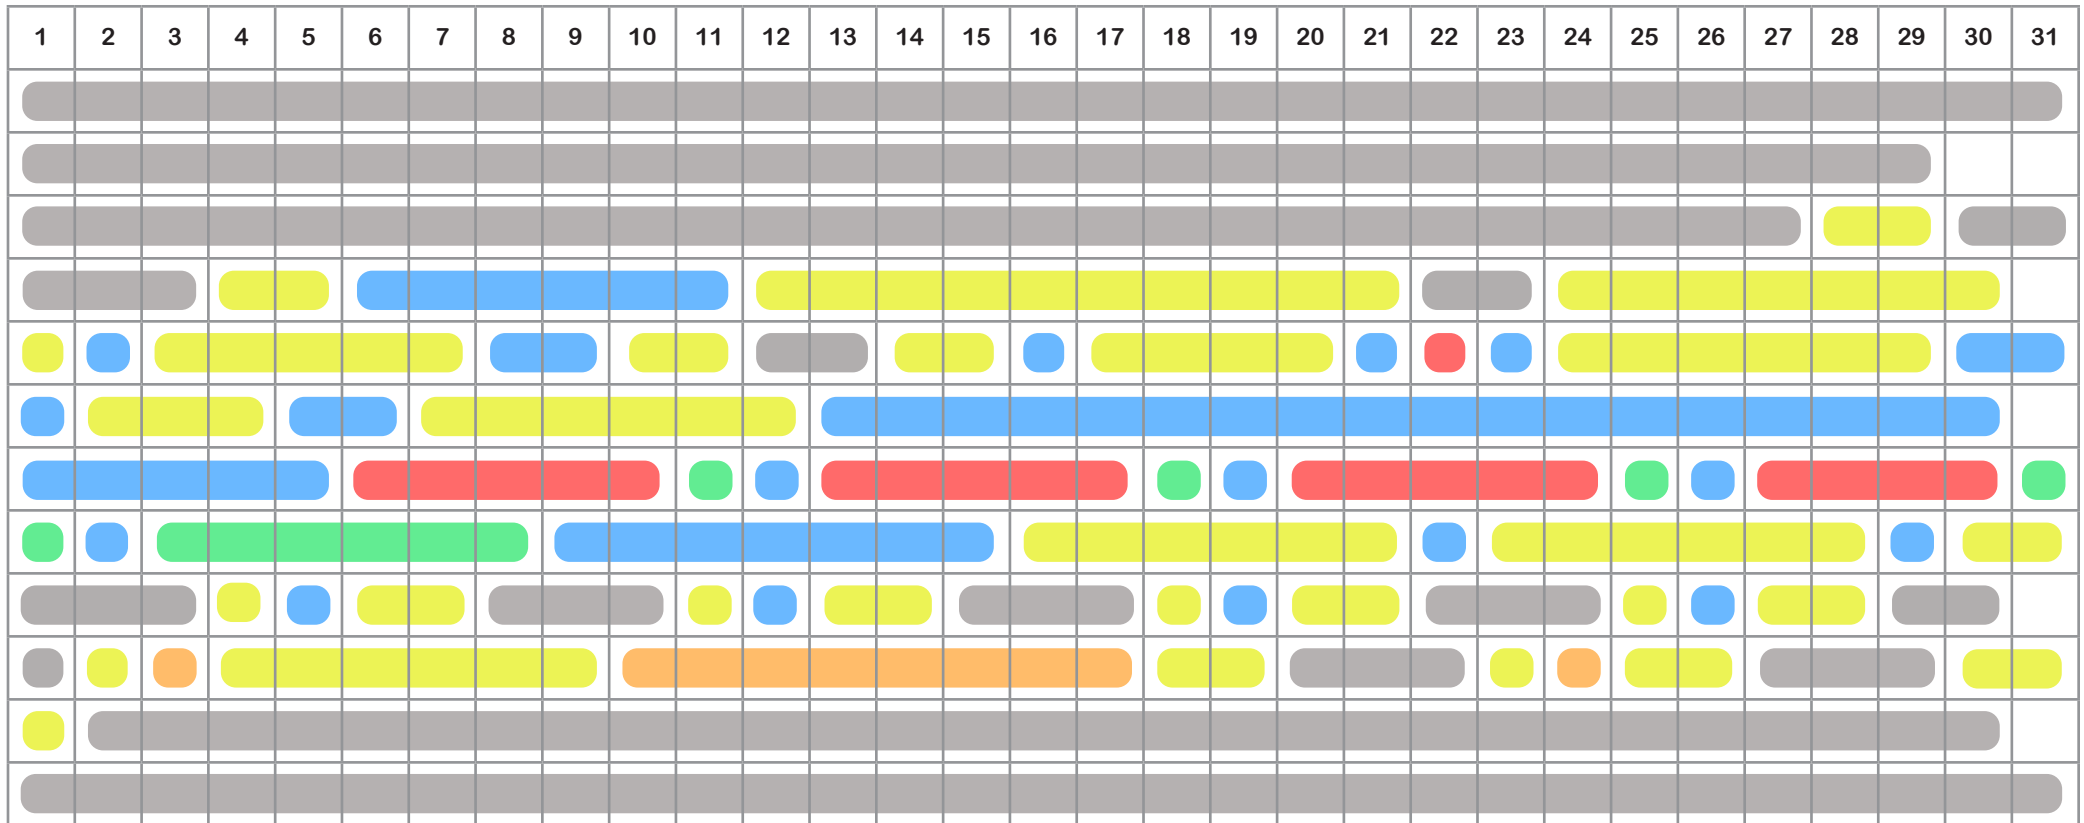

LEGOLAND® BILLUND - OPENING HOURS 2020

PARK

ACTIVITIES

- 10.00 - 18.00 ● 10.00 - 17.00 ● Closed
- 10.00 - 20.00 ● 10.00 - 18.00
- 10.00 - 20.00 ● 10.00 - 19.00
- 10.00 - 21.00 ● 10.00 - 20.00
- 10.00 - 21.00 ● 10.00 - 17.00

LEGO® House - OPENING HOURS 2020

- -
 -
 -
- 10.00 - 19.00** Experience Zones
 09.30 - 19.30 Lego® Square
- 10.00 - 17.00** Experience Zones
 09.30 - 18.00 Lego Square
- 10.00 - 16.00** Experience Zones
 09.30 - 17.30 Lego Square
- Opening hours are updated continuously**
- Closed**

WOW PARK - OPENING HOURS 2020

● 10.00 - 17.00

● Closed