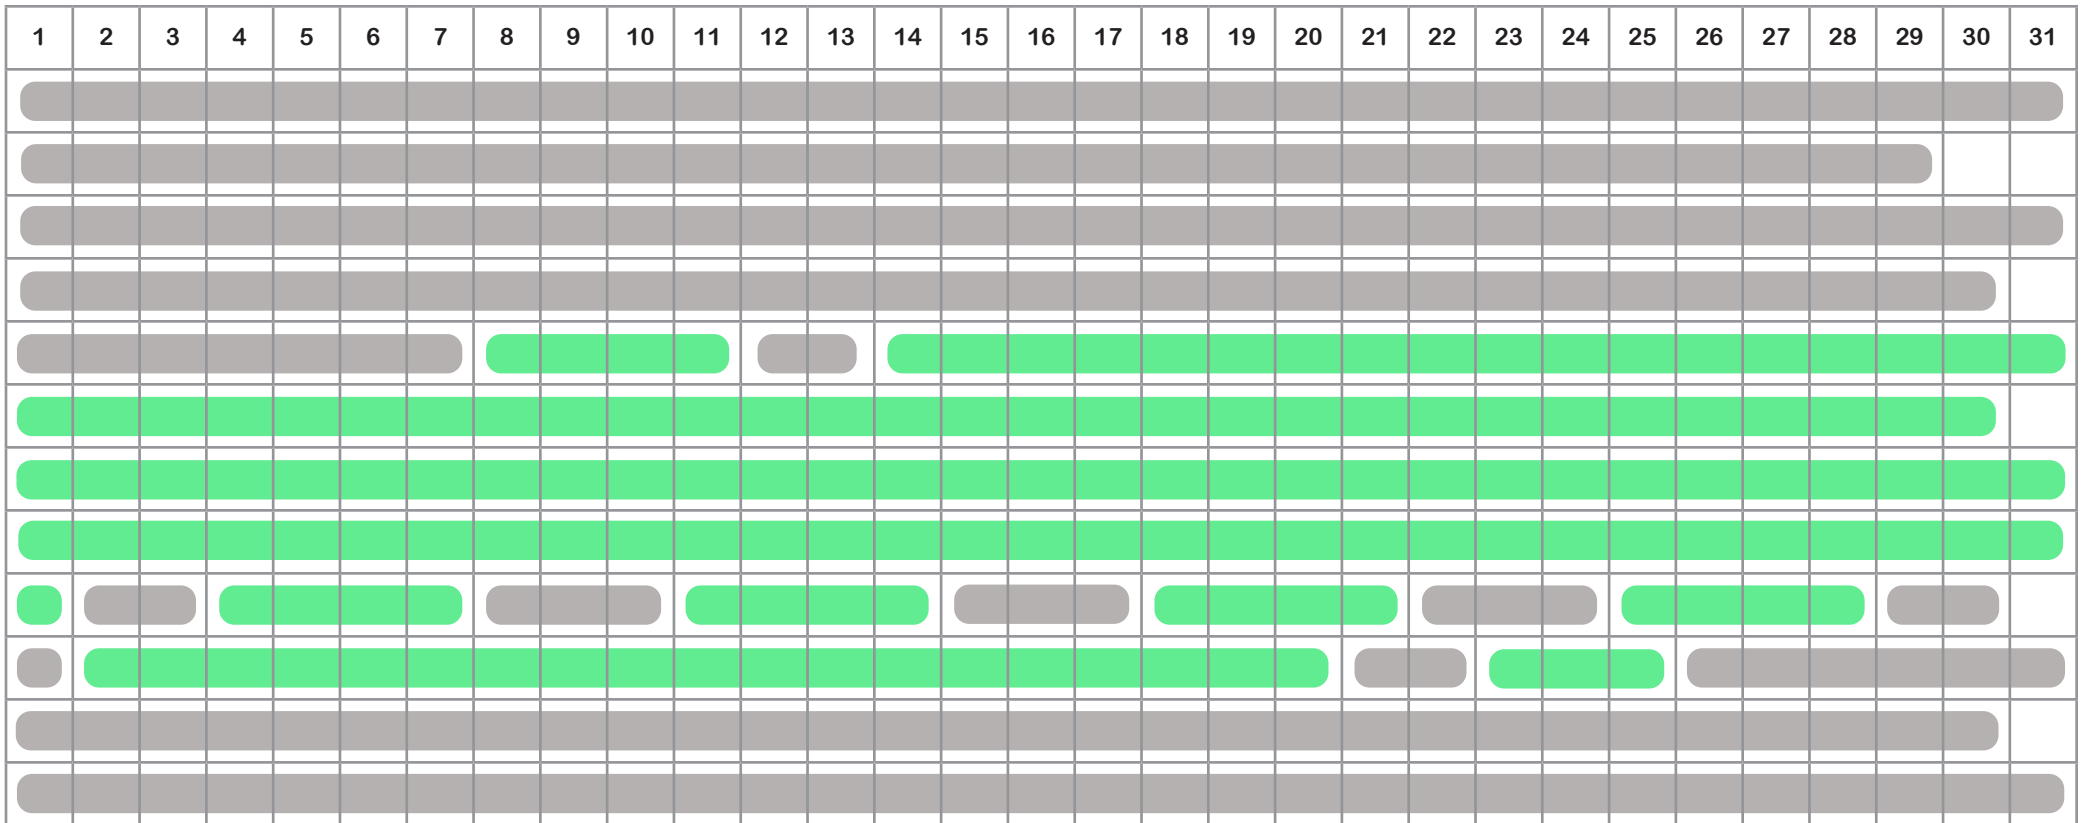

WOW PARK - OPENING HOURS 2020

● 10.00 - 17.00

● Closed