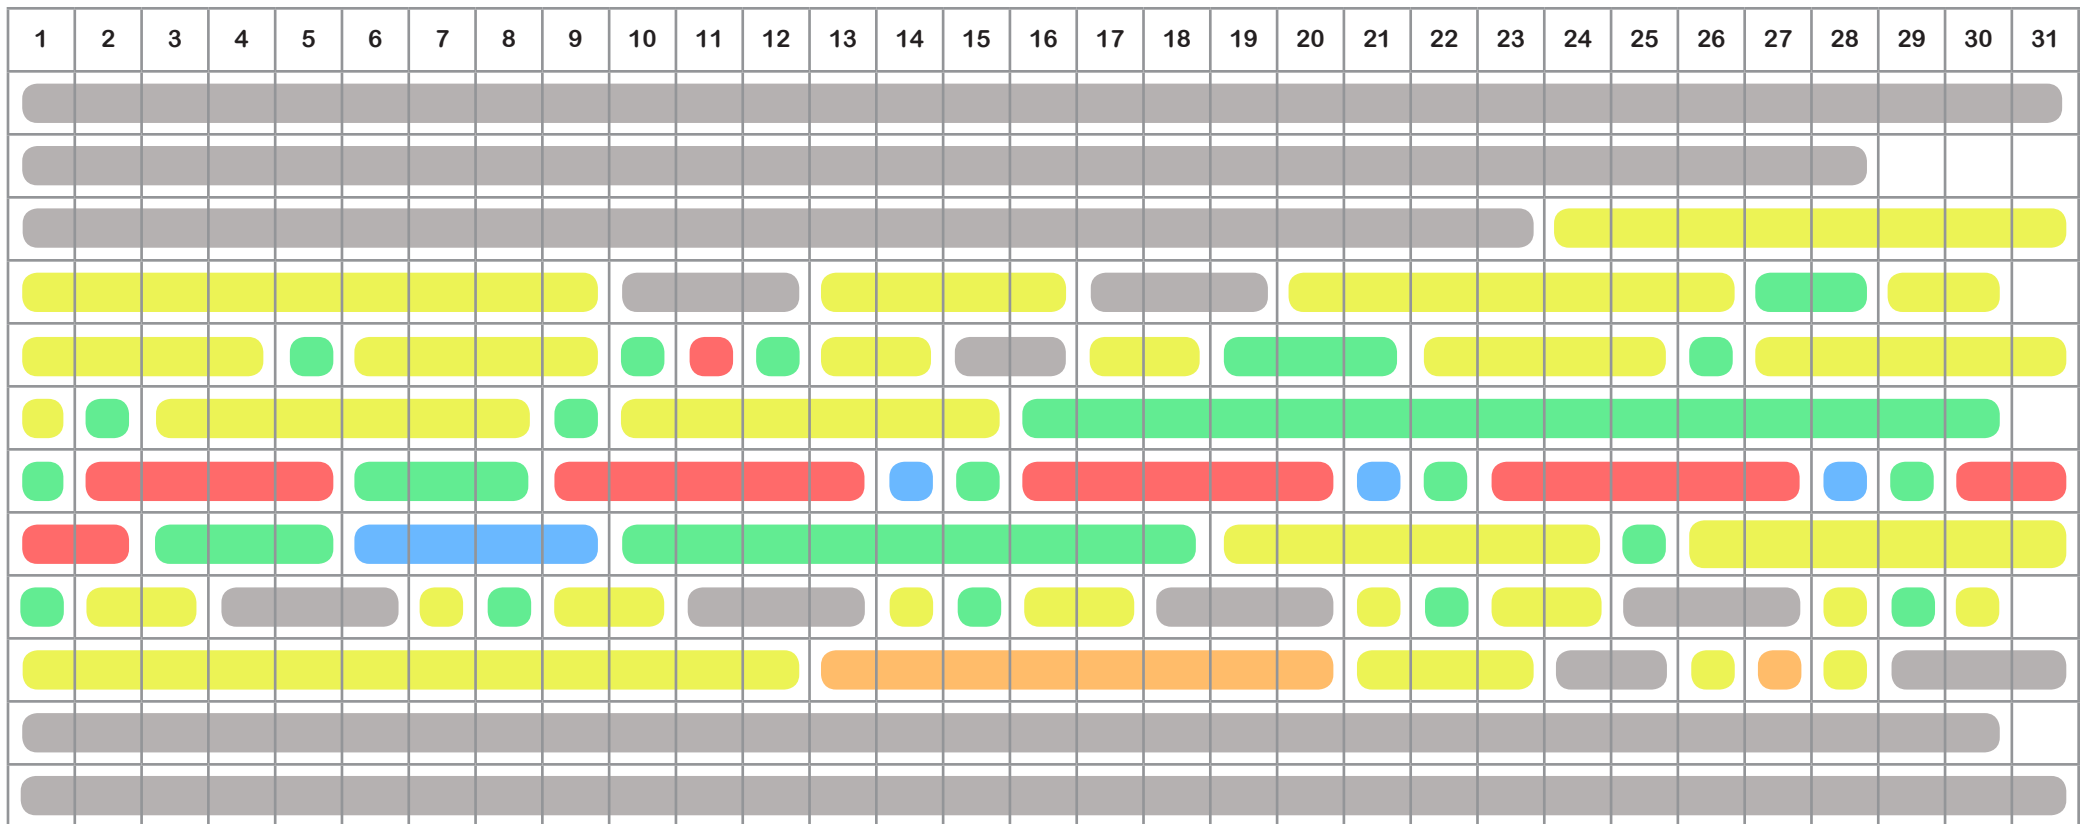

LEGOLAND® BILLUND - OPENING HOURS 2018

PARK

ACTIVITIES

- 10.00 - 18.00 ● 10.00 - 17.00 ● Closed
- 10.00 - 20.00 ● 10.00 - 19.00
- 10.00 - 20.00 ● 10.00 - 18.00
- 10.00 - 21.00 ● 10.00 - 20.00
- 10.00 - 21.00 ● 10.00 - 17.00

AQUADOME™ LALANDIA BILLUND - OPENING HOURS 2018

- 09.30 - 20.00
- 10.00 - 16.00
- 10.00 - 20.00
- 10.00 - 17.00
- 10.00 - 18.00
- 10.00 - 19.00
- 10.00 - 20.00
- 14.00 - 19.00
- Closed

The entrance closes 45 minutes before closing time
 Bathers will be asked to leave the pools 30 minutes before closing time

GIVSKUD ZOO - OPENING HOURS 2018

- 10.00 - 20.00
- 10.00 - 16.00
- 09.30 - 20.00
- 10.00 - 15.00
- 10.00 - 17.00
- Closed
- 10.00 - 18.00