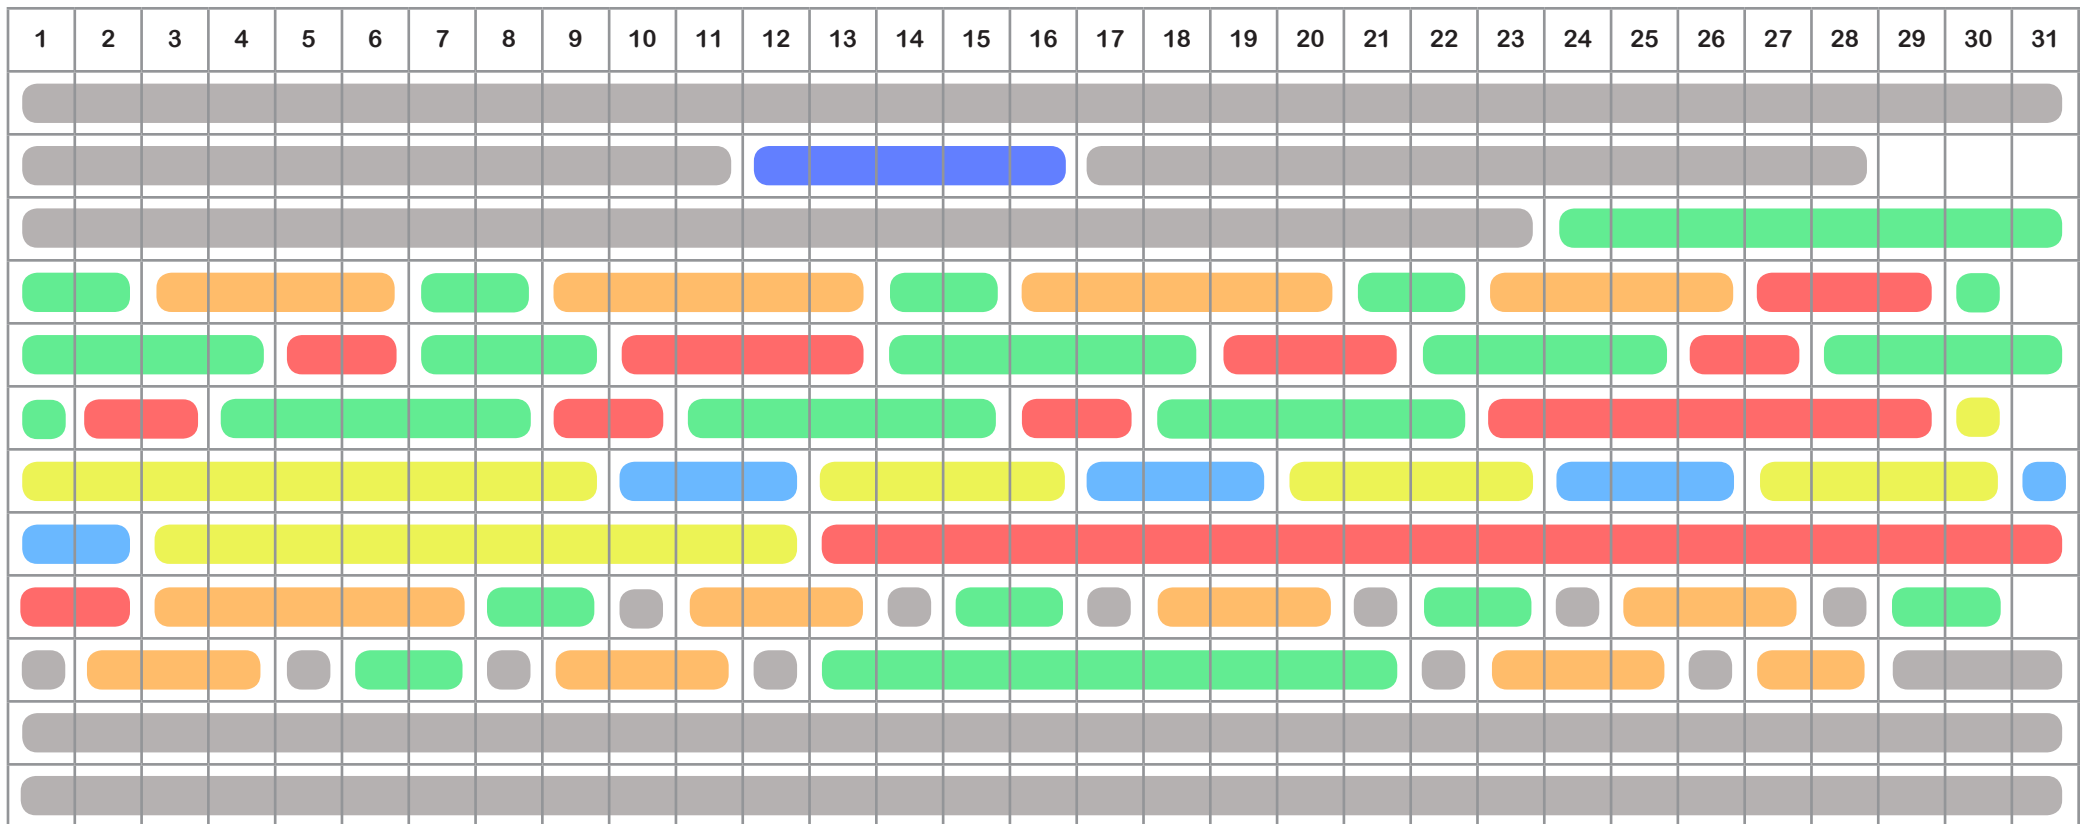

LEGOLAND® BILLUND - OPENING HOURS 2018

PARK

ACTIVITIES

- 10.00 - 18.00 ● 10.00 - 17.00 ● Closed
- 10.00 - 20.00 ● 10.00 - 19.00
- 10.00 - 20.00 ● 10.00 - 18.00
- 10.00 - 21.00 ● 10.00 - 20.00
- 10.00 - 21.00 ● 10.00 - 17.00

AQUADOME™ LALANDIA BILLUND - OPENING HOURS 2018

- 09.30 - 20.00
- 10.00 - 16.00
- 10.00 - 20.00
- 10.00 - 17.00
- 10.00 - 18.00
- 10.00 - 19.00
- 10.00 - 20.00
- 14.00 - 19.00
- Closed

The entrance closes 45 minutes before closing time
 Bathers will be asked to leave the pools 30 minutes before closing time

GIVSKUD ZOO - OPENING HOURS 2018

- 10.00 - 20.00
- 10.00 - 16.00
- 09.30 - 20.00
- 10.00 - 15.00
- 10.00 - 17.00
- Closed
- 10.00 - 18.00