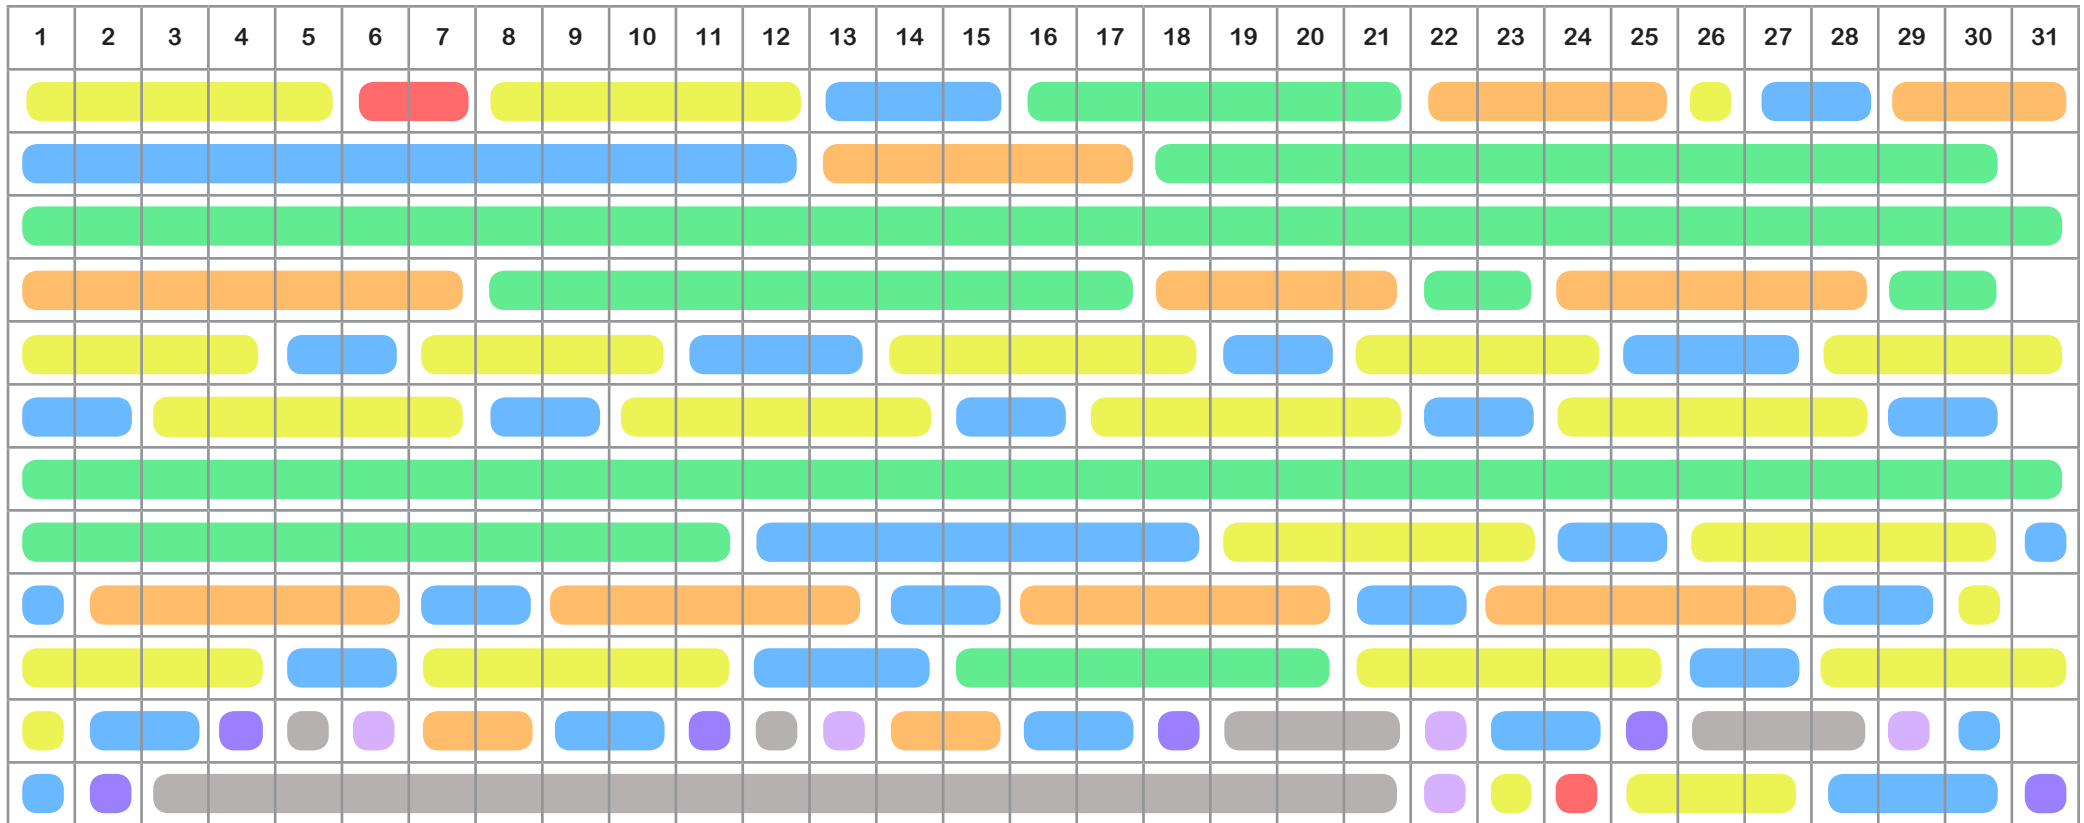

LEGOLAND® BILLUND - OPENING HOURS 2018

PARK

ACTIVITIES

- 10.00 - 18.00 ● 10.00 - 17.00 ● Closed
- 10.00 - 20.00 ● 10.00 - 19.00
- 10.00 - 20.00 ● 10.00 - 18.00
- 10.00 - 21.00 ● 10.00 - 20.00
- 10.00 - 21.00 ● 10.00 - 17.00

AQUADOME™ LALANDIA BILLUND - OPENING HOURS 2018

- 09.30 - 20.00
- 10.00 - 16.00
- 10.00 - 20.00
- 10.00 - 17.00
- 10.00 - 18.00
- 10.00 - 19.00
- 10.00 - 20.00
- 14.00 - 19.00
- Closed

The entrance closes 45 minutes before closing time
 Bathers will be asked to leave the pools 30 minutes before closing time

GIVSKUD ZOO - OPENING HOURS 2018

- 10.00 - 20.00
- 10.00 - 16.00
- 09.30 - 20.00
- 10.00 - 15.00
- 10.00 - 17.00
- Closed
- 10.00 - 18.00